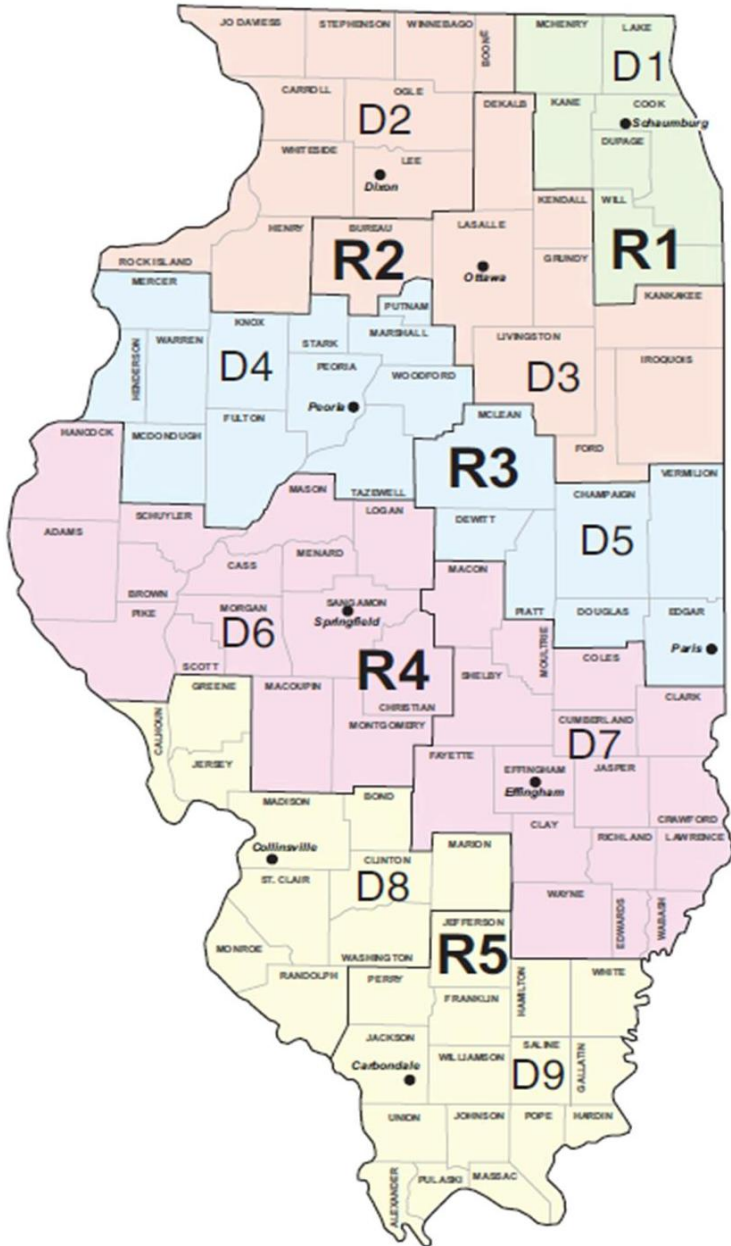

Exhibit A

IDOT Region and District Boundaries Map

District 1	District 2	District 3
Phone: (847) 705-4000 Counties: Cook, DuPage, Kane, Lake, McHenry, Will	Phone: (815) 284-2271 Counties: Boone, Carroll, Henry, JoDaviess, Lee, Ogle, Rock Island, Stephenson, Whiteside, Winnebago	Phone: (815) 434-6131 Counties: Bureau, Dekalb, Ford, Grundy, Iroquois, Kankakee, Kendall, LaSalle, Livingston
District 4	District 5	District 6
Phone: (309) 671-3333 Counties: Fulton, Henderson, Knox, McDonough, Marshall, Mercer, Peoria, Putnam, Stark, Tazewell, Warren, Woodford	Phone: (217) 465-4181 Counties: Champaign, DeWitt, Douglas, Edgar, McLean, Piatt, Vermillion	Phone: (217) 782-7301 Counties: Adams, Brown, Cass, Christian, Hancock, Logan, Macoupin, Mason, Menard, Montgomery, Morgan, Pike, Sangamon, Schuyler, Scott
District 7	District 8	District 9
Phone: (217) 342-3951 Counties: Clark, Clay, Coles, Crawford, Cumberland, Edwards, Effingham, Fayette, Jasper, Lawrence, Macon, Moultrie, Richland, Shelby, Wabash, Wayne.	Phone: (618) 346-3100 Counties: Bond, Calhoun, Clinton, Greene, Jersey, Madison, Marion, Monroe, Randolph, St. Clair, Washington	Phone: (618) 549-2171 Counties: Alexander, Franklin, Gallatin, Hamilton, Hardin, Jackson, Jefferson, Johnson, Massac, Perry, Pope, Pulaski, Saline, Union, White, Williamson